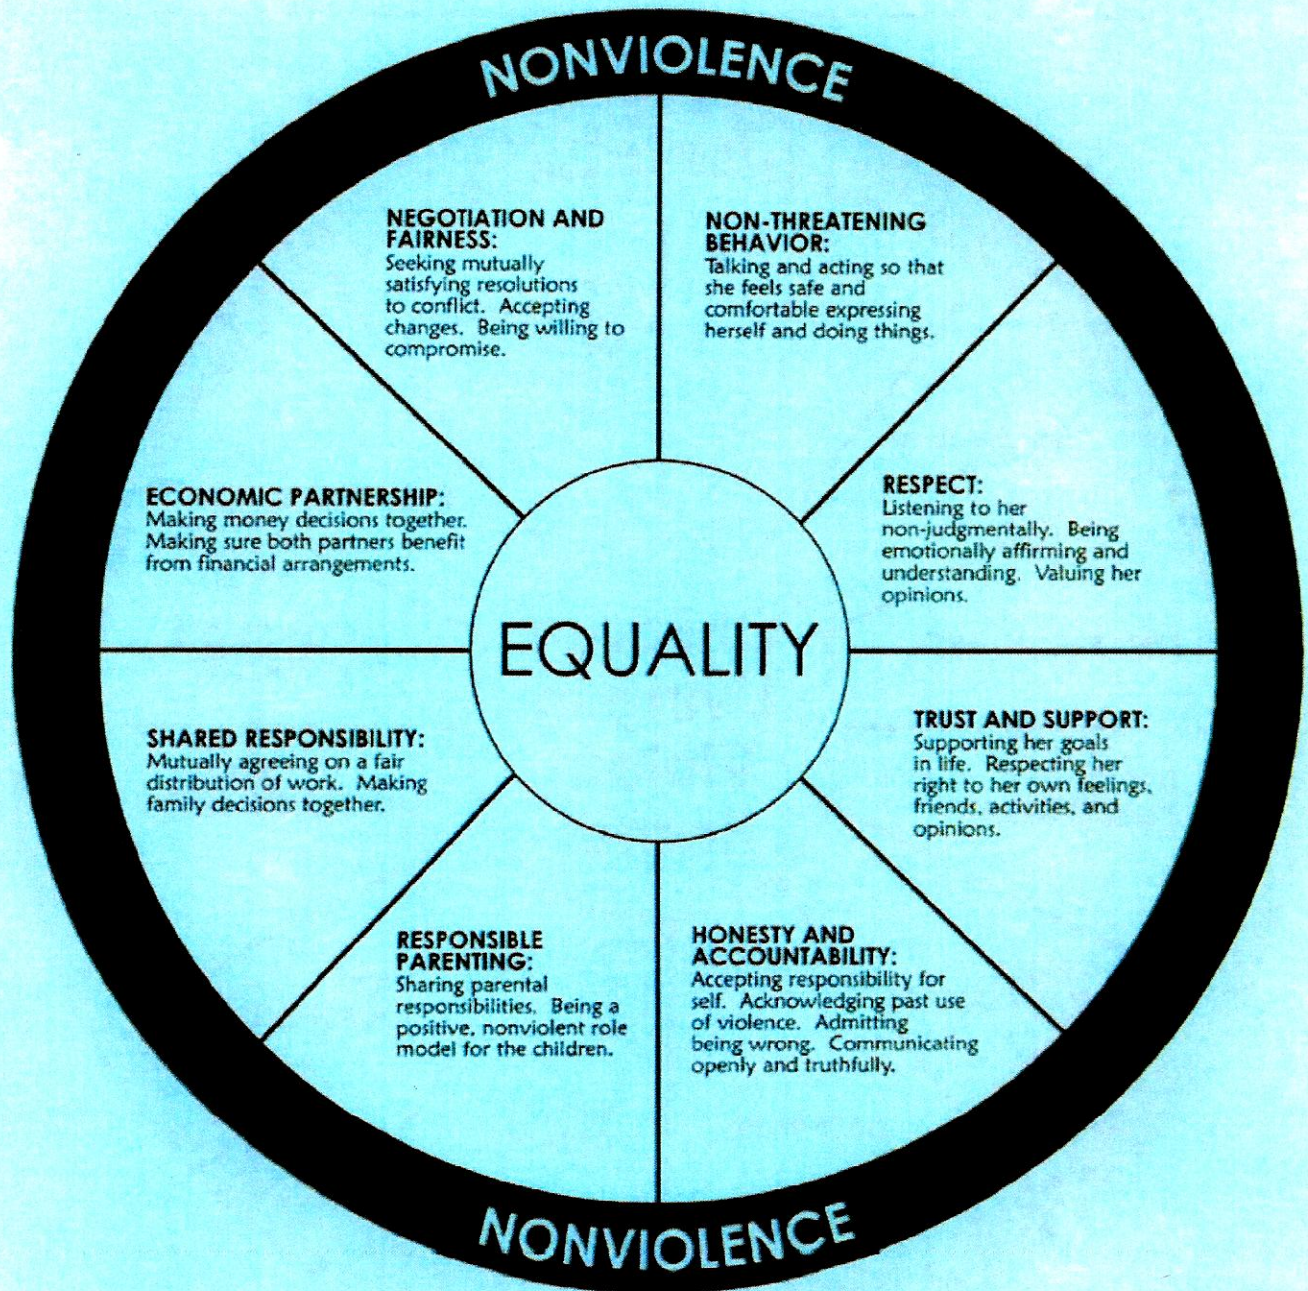

EQUALITY WHEEL

Developed by:
Domestic Abuse Intervention Project
202 East Superior Street
Duluth, MN 55802
218.722.4134

Produced and distributed by:

NATIONAL CENTER
on Domestic and Sexual Violence

training • consulting • advocacy